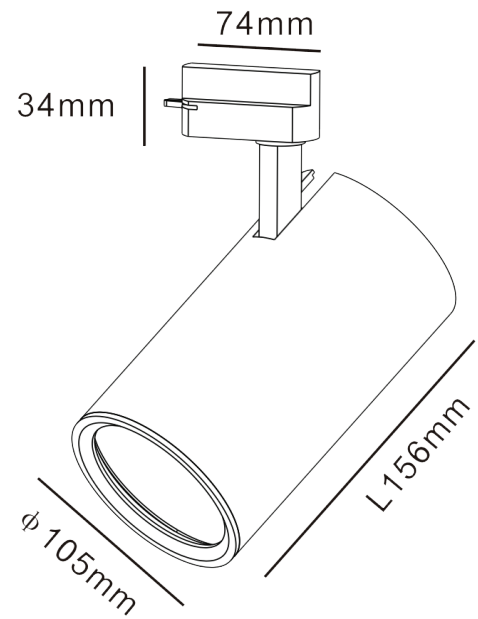

40W TRACK LIGHT

LW-TL-40W

SPECIFICATIONS

Fitting Colour	Black, White
Light Source	COB LED
Colour Temperature	Warm White 3000K, Cool White: 6000K
Mounting Method	3 Wire Single Phase Track
Dimensions	156mm (length) x $\phi 105\text{mm}$
Voltage	240V
Tilt, Rotate Angle	90°, 350°
Beam Angle	15°, 25°, 38°

Power	40W
CRI	85
Lumen Output	2800lm
Average Lifespan	50,000 Hours
Dimming Options	Available (upon request)
Trim Colour	Black, White, Gold
Product Warranty	2 Years Manufacturers Warranty
Waterproof Rating	IP20 (for indoor use only)