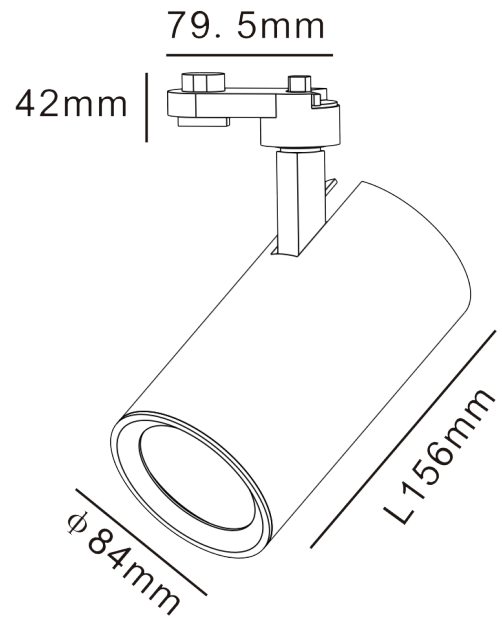

# 30W TRACK LIGHT

LW-TL-30W

## SPECIFICATIONS

<b>Fitting Colour</b>	Black, White
<b>Light Source</b>	COB LED
<b>Colour Temperature</b>	Warm White 3000K, Cool White: 6000K
<b>Mounting Method</b>	3 Wire Single Phase Track
<b>Dimensions</b>	156mm (length) x $\phi 84\text{mm}$
<b>Voltage</b>	240V
<b>Tilt, Rotate Angle</b>	90°, 350°
<b>Beam Angle</b>	15°, 25°, 38°

<b>Power</b>	30W
<b>CRI</b>	85
<b>Lumen Output</b>	2000lm
<b>Average Lifespan</b>	50,000 Hours
<b>Dimming Options</b>	Available (upon request)
<b>Trim Colour</b>	Black, White, Gold
<b>Product Warranty</b>	2 Years Manufacturers Warranty
<b>Waterproof Rating</b>	IP20 (for indoor use only)