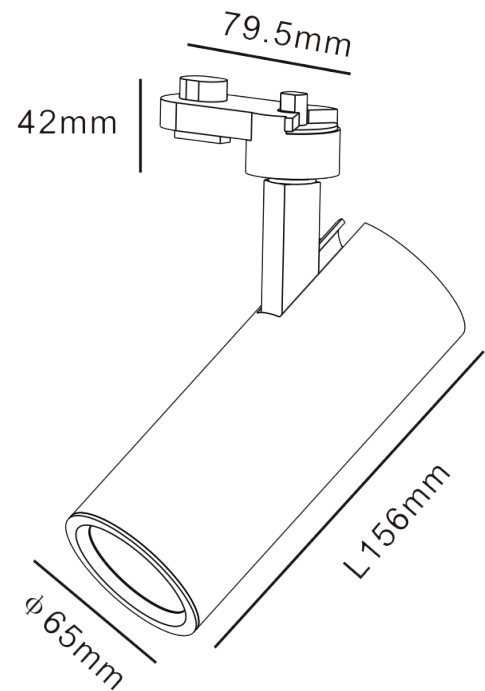

# 15W TRACK LIGHT

LW-TL-15W

## SPECIFICATIONS

<b>Fitting Colour</b>	Black, White
<b>Light Source</b>	COB LED
<b>Colour Temperature</b>	Warm White 3000K, Cool White: 6000K
<b>Mounting Method</b>	3 Wire Single Phase Track
<b>Dimensions</b>	156mm (length) x ø65mm
<b>Voltage</b>	240V
<b>Tilt, Rotate Angle</b>	90°, 350°
<b>Beam Angle</b>	15°, 25°, 38°